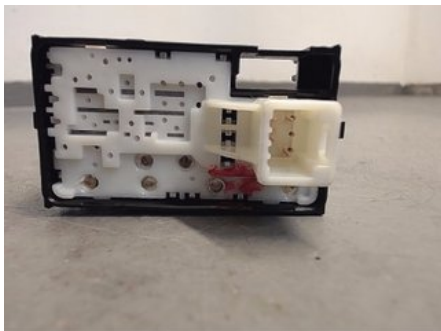

### Part - Electric lift Switches

Stock no.:	Position:	Quality:	Fits fr./to m.y
W232573		A	-
New code:	Manufacturer:	Manufacturer no.:	Original no.:
	-	-	8481033120
Description:			
HF / VB / HB			

### Vehicle - Lexus CT

Chassi no.:	Model year:	Milage:	Fuel:
JTHKD5BH502069802	2012	10.723	-
Colour:	Colour code:	Interior:	Interior code:
WHITE PEARL	077	SVART SKINN	LC23
Gearbox:	Gearbox no.:	Gearbox ratio:	Group code:
VARIO	-	-	-
Engine:	Engine code:	Manufacturing date:	Registration date:
1798CC 73KW	2ZR-FXE	-	-
Description:			
5DCC 1,8I AUT VIT HYBRID F-SPORT			