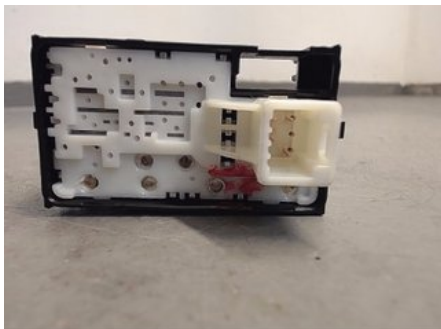

### Part - Electric lift Switches

Stock no.:	Position:	Quality:	Fits fr./to m.y
W232572		A	-
New code:	Manufacturer:	Manufacturer no.:	Original no.:
	-	-	8481033120
Description:			
HF / VB / HB			

### Vehicle - Lexus CT

Chassi no.:	Model year:	Milage:	Fuel:
JTHKD5BH502069802	2012	10.723	-
Colour:	Colour code:	Interior:	Interior code:
WHITE PEARL	077	SVART SKINN	LC23
Gearbox:	Gearbox no.:	Gearbox ratio:	Group code:
VARIO	-	-	-
Engine:	Engine code:	Manufacturing date:	Registration date:
1798CC 73KW	2ZR-FXE	-	-
Description:			
5DCC 1,8I AUT VIT HYBRID F-SPORT			