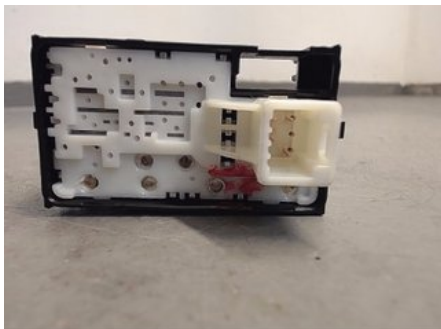

Tel.: 019-450690

Fax: 019-450692

www.svenskbilatervinning.se

Part - Electric lift Switches

| | | | |
|--------------|---------------|-------------------|-----------------|
| Stock no.: | Position: | Quality: | Fits fr./to m.y |
| W232571 | | A | - |
| New code: | Manufacturer: | Manufacturer no.: | Original no.: |
| | - | - | 8481033120 |
| Description: | | | |
| HF / VB / HB | | | |

Vehicle - Lexus CT

| | | | |
|----------------------------------|--------------|---------------------|--------------------|
| Chassi no.: | Model year: | Milage: | Fuel: |
| JTHKD5BH502069802 | 2012 | 10.723 | - |
| Colour: | Colour code: | Interior: | Interior code: |
| WHITE PEARL | 077 | SVART SKINN | LC23 |
| Gearbox: | Gearbox no.: | Gearbox ratio: | Group code: |
| VARIO | - | - | - |
| Engine: | Engine code: | Manufacturing date: | Registration date: |
| 1798CC 73KW | 2ZR-FXE | - | - |
| Description: | | | |
| 5DCC 1,8I AUT VIT HYBRID F-SPORT | | | |