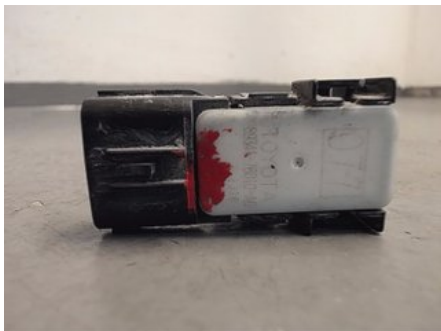

### Part - Rear sensor

Stock no.:	Position:	Quality:	Fits fr./to m.y
W232569		A	-
New code:	Manufacturer:	Manufacturer no.:	Original no.:
	-	-	8934176010 A0
Description:			
TESTAD OK			

### Vehicle - Lexus CT

Chassi no.:	Model year:	Milage:	Fuel:
JTHKD5BH502069802	2012	10.723	-
Colour:	Colour code:	Interior:	Interior code:
WHITE PEARL	077	SVART SKINN	LC23
Gearbox:	Gearbox no.:	Gearbox ratio:	Group code:
VARIO	-	-	-
Engine:	Engine code:	Manufacturing date:	Registration date:
1798CC 73KW	2ZR-FXE	-	-
Description:			
5DCC 1,8I AUT VIT HYBRID F-SPORT			