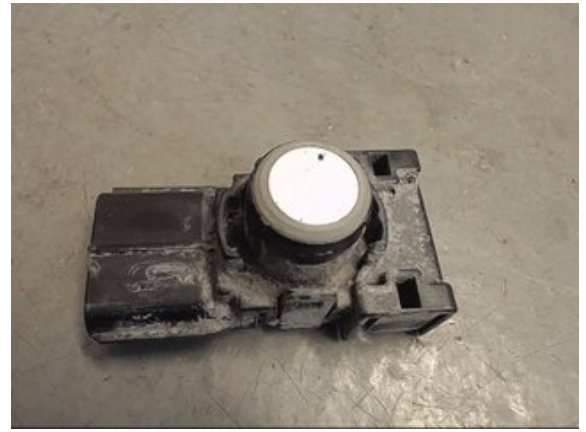

### Part - Rear sensor

Stock no.:	Position:	Quality:	Fits fr./to m.y
W232569		A	-
New code:	Manufacturer:	Manufacturer no.:	Original no.:
	-	-	8934176010 A0
Description:			
TESTAD OK			