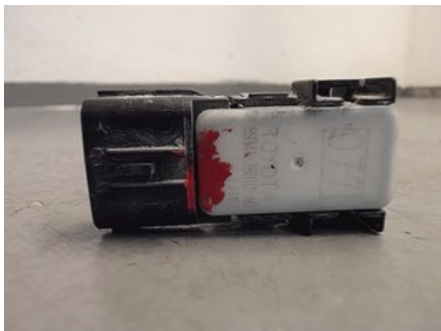

### Part - Rear sensor

Stock no.:	Position:	Quality:	Fits fr./to m.y
W232567		A	-
New code:	Manufacturer:	Manufacturer no.:	Original no.:
	-	-	8934176010 A0
Description:			
TESTAD OK			

### Vehicle - Lexus CT

Chassi no.:	Model year:	Milage:	Fuel:
JTHKD5BH502069802	2012	10.723	-
Colour:	Colour code:	Interior:	Interior code:
WHITE PEARL	077	SVART SKINN	LC23
Gearbox:	Gearbox no.:	Gearbox ratio:	Group code:
VARIO	-	-	-
Engine:	Engine code:	Manufacturing date:	Registration date:
1798CC 73KW	2ZR-FXE	-	-
Description:			
5DCC 1,8I AUT VIT HYBRID F-SPORT			