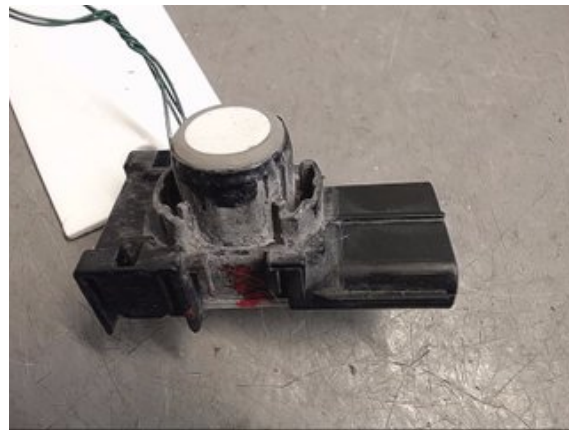

Tel.: 019-450690

Fax: 019-450692

www.svenskbilatervinning.se

Part - Parkeringshjälp Frontsensor

Stock no.:	Position:	Quality:	Fits fr./to m.y
W232565		A	-
New code:	Manufacturer:	Manufacturer no.:	Original no.:
	-	-	8934176010 A0
Description:			
TESTAD OK			

Vehicle - Lexus CT

Chassi no.:	Model year:	Milage:	Fuel:
JTHKD5BH502069802	2012	10.723	-
Colour:	Colour code:	Interior:	Interior code:
WHITE PEARL	077	SVART SKINN	LC23
Gearbox:	Gearbox no.:	Gearbox ratio:	Group code:
VARIO	-	-	-
Engine:	Engine code:	Manufacturing date:	Registration date:
1798CC 73KW	2ZR-FXE	-	-
Description:			
5DCC 1,8I AUT VIT HYBRID F-SPORT			