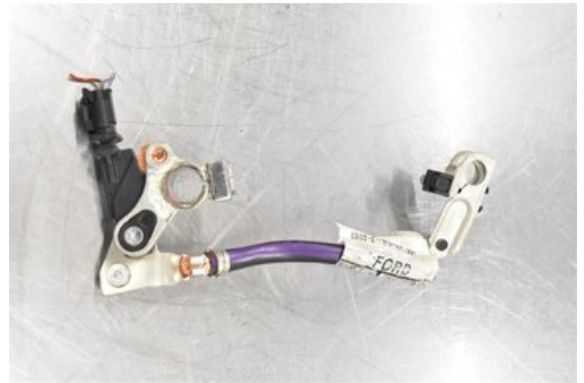

Stock no.:

W345965

690 SEK

Shipping price / Shipping time:

- / 1-3 days

Boets Bildemontering AB

Boet Sågen

59992 Ödeshög

Tel.: 0144-20040

Fax:

www.boetsbildemontering.se

Part - Actuator loom

Stock no.:	Position:	Quality:	Fits fr./to m.y
W345965		A	-
New code:	Manufacturer:	Manufacturer no.:	Original no.:
-	-	GK2T-14301	-
Description:			
-			

Vehicle - Ford Transit, E-Transit Custom/Tourneo, E-Tourneo Custom

Chassi no.:	Model year:	Milage:	Fuel:
WF0YXXTTGYGC76864	2016	3.150	Diesel
Colour:	Colour code:	Interior:	Interior code:
VIT	-	TYG	-
Gearbox:	Gearbox no.:	Gearbox ratio:	Group code:
6VXL	2225518	-	-
Engine:	Engine code:	Manufacturing date:	Registration date:
2.0 TDCi	YMF6	201605	20161230
Description:			
CUSTOM 2.0 TDCI 6VXL 2DR SKP DIESEL			