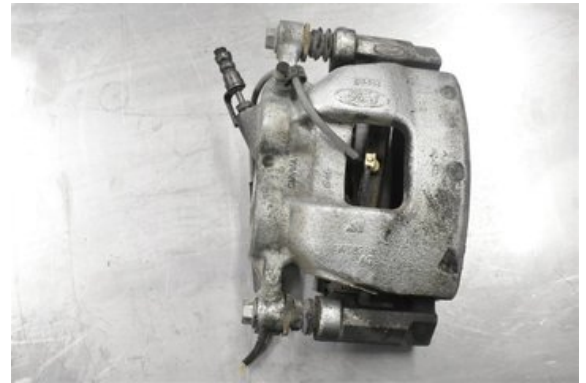

Stock no.:

W345933

740 SEK

Shipping price / Shipping time:

- / 1-3 days

Boets Bildemontering AB

Boet Sågen

59992 Ödeshög

Tel.: 0144-20040

Fax:

www.boetsbildemontering.se

Part - Brake Caliper

Stock no.:	Position:	Quality:	Fits fr./to m.y
W345933	Left front	A	-
New code:	Manufacturer:	Manufacturer no.:	Original no.:
-	-	-	-
Description:			
-			

Vehicle - Ford Transit, E-Transit Custom/Tourneo, E-Tourneo Custom

Chassi no.:	Model year:	Milage:	Fuel:
WF0YXXTTGYGC76864	2016	3.150	Diesel
Colour:	Colour code:	Interior:	Interior code:
VIT	-	TYG	-
Gearbox:	Gearbox no.:	Gearbox ratio:	Group code:
6VXL	2225518	-	-
Engine:	Engine code:	Manufacturing date:	Registration date:
2.0 TDCi	YMF6	201605	20161230
Description:			
CUSTOM 2.0 TDCI 6VXL 2DR SKP DIESEL			