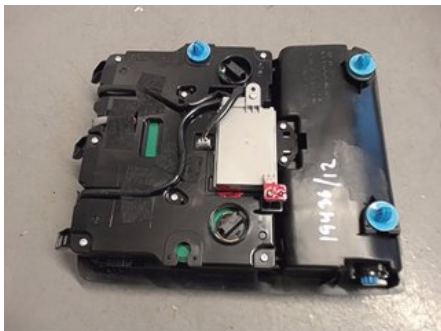

### Part - Interior lighting

Stock no.:	Position:	Quality:	Fits fr./to m.y
W232213		A	-
New code:	Manufacturer:	Manufacturer no.:	Original no.:
	-	-	8126076050 C0
Description:			
FRAM, SVART			

### Vehicle - Lexus CT

Chassi no.:	Model year:	Milage:	Fuel:
JTHKD5BH502069802	2012	10.723	-
Colour:	Colour code:	Interior:	Interior code:
WHITE PEARL	077	SVART SKINN	LC23
Gearbox:	Gearbox no.:	Gearbox ratio:	Group code:
VARIO	-	-	-
Engine:	Engine code:	Manufacturing date:	Registration date:
1798CC 73KW	2ZR-FXE	-	-
Description:			
5DCC 1,8I AUT VIT HYBRID F-SPORT			