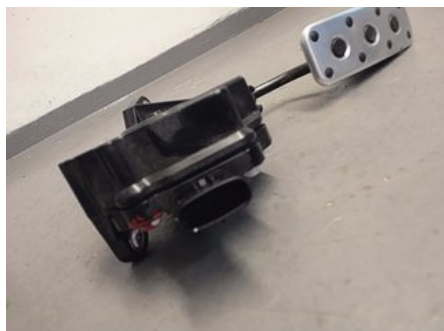

Vehicle - Lexus CT

Chassi no.:	Model year:	Milage:	Fuel:
JTHKD5BH502069802	2012	10.723	-
Colour:	Colour code:	Interior:	Interior code:
WHITE PEARL	077	SVART SKINN	LC23
Gearbox:	Gearbox no.:	Gearbox ratio:	Group code:
VARIO	-	-	-
Engine:	Engine code:	Manufacturing date:	Registration date:
1798CC 73KW	2ZR-FXE	-	-
Description:			
5DCC 1,8I AUT VIT HYBRID F-SPORT