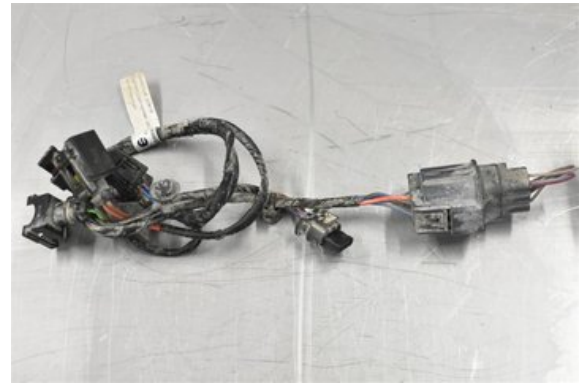

Stock no.:

W345766

370 SEK

Shipping price / Shipping time:

- / 1-3 days

Boets Bildemontering AB

Boet Sågen

59992 Ödeshög

Tel.: 0144-20040

Fax:

www.boetsbildemontering.se

Part - Diesel warmers

Stock no.:	Position:	Quality:	Fits fr./to m.y
W345766		A	-
New code:	Manufacturer:	Manufacturer no.:	Original no.:
-	-	-	-
Description:			
ENDAST KABLAGE SE BILD			

Vehicle - Ford Transit, E-Transit Custom/Tourneo, E-Tourneo Custom

Chassi no.:	Model year:	Milage:	Fuel:
WF0YXXTTGYGC76864	2016	3.150	Diesel
Colour:	Colour code:	Interior:	Interior code:
VIT	-	TYG	-
Gearbox:	Gearbox no.:	Gearbox ratio:	Group code:
6VXL	2225518	-	-
Engine:	Engine code:	Manufacturing date:	Registration date:
2.0 TDCi	YMF6	201605	20161230
Description:			
CUSTOM 2.0 TDCI 6VXL 2DR SKP DIESEL			