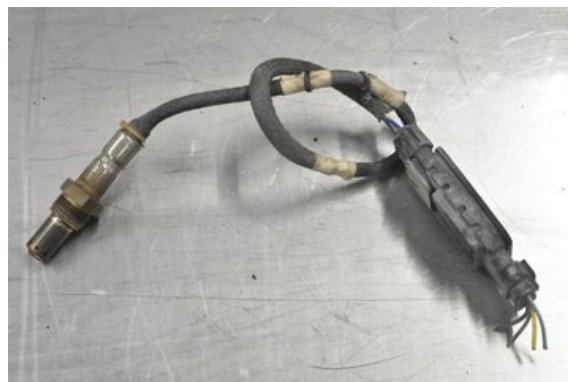

### Part - Lambda probe

Stock no.:	Position:	Quality:	Fits fr./to m.y
W345753		A	-
New code:	Manufacturer:	Manufacturer no.:	Original no.:
-	-	1250018010	GK21-5E145-AC
Description:			
-			

### Vehicle - Ford Transit, E-Transit Custom/Tourneo, E-Tourneo Custom

Chassi no.:	Model year:	Milage:	Fuel:
WF0YXXTTGYGC76864	2016	3.150	Diesel
Colour:	Colour code:	Interior:	Interior code:
VIT	-	TYG	-
Gearbox:	Gearbox no.:	Gearbox ratio:	Group code:
6VXL	2225518	-	-
Engine:	Engine code:	Manufacturing date:	Registration date:
2.0 TDCi	YMF6	201605	20161230
Description:			
CUSTOM 2.0 TDCI 6VXL 2DR SKP DIESEL			