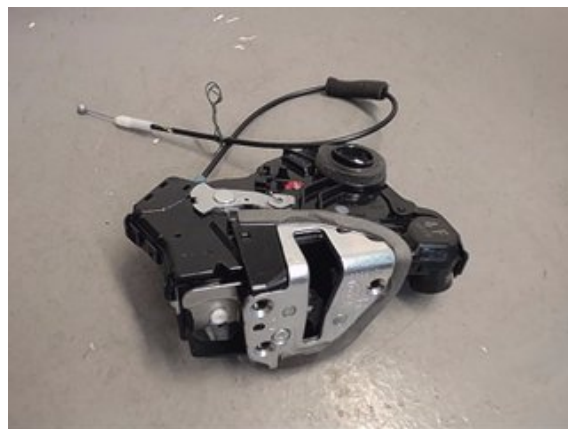

### Part - Lock case Door lock

Stock no.:	Position:	Quality:	Fits fr./to m.y
W231792	Right front	A	-
New code:	Manufacturer:	Manufacturer no.:	Original no.:
-	-	-	6903042221
Description:			
HF, TESTAD OK			