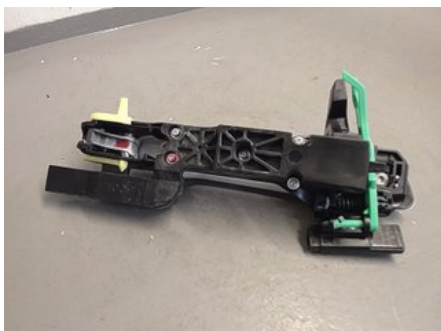

Tel.: 019-450690

Fax: 019-450692

www.svenskbilatervinning.se

Part - Handle exterior

Stock no.:	Position:	Quality:	Fits fr./to m.y
W231790	Left rear	A	-
New code:	Manufacturer:	Manufacturer no.:	Original no.:
-	-	-	6922076010 A0
Description:			
VB, MED INNERDEL, WHITE PEARL (077)			

Vehicle - Lexus CT

Chassi no.:	Model year:	Milage:	Fuel:
JTHKD5BH502069802	2012	10.723	-
Colour:	Colour code:	Interior:	Interior code:
WHITE PEARL	077	SVART SKINN	LC23
Gearbox:	Gearbox no.:	Gearbox ratio:	Group code:
VARIO	-	-	-
Engine:	Engine code:	Manufacturing date:	Registration date:
1798CC 73KW	2ZR-FXE	-	-
Description:			
5DCC 1,8I AUT VIT HYBRID F-SPORT			