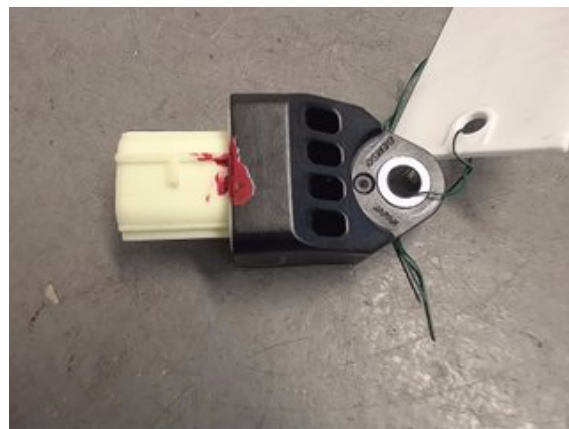

Tel.: 019-450690

Fax: 019-450692

www.svenskbilatervinning.se

Part - Airbag krocksensor

Stock no.:	Position:	Quality:	Fits fr./to m.y
W231781		A	-
New code:	Manufacturer:	Manufacturer no.:	Original no.:
	-	-	8983128020
Description:			
B-STOLPE			