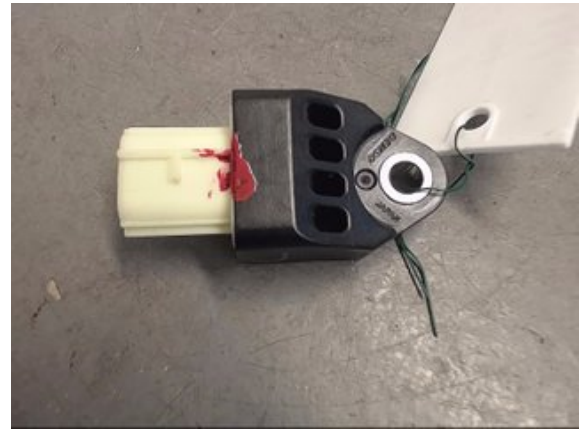

Tel.: 019-450690

Fax: 019-450692

www.svenskbilatervinning.se

Part - Airbag krocksensor

Stock no.:	Position:	Quality:	Fits fr./to m.y
W231780		A	-
New code:	Manufacturer:	Manufacturer no.:	Original no.:
	-	-	8983128020
Description:			
B-STOLPE			