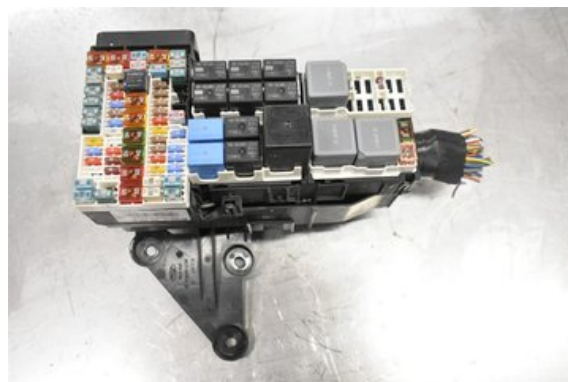

Stock no.:

W345658

1.050 SEK

Shipping price / Shipping time:

- / 1-3 days

Boets Bildemontering AB

Boet Sågen

59992 Ödeshög

Tel.: 0144-20040

Fax:

www.boetsbildemontering.se

Part - Fuse box / Electricity central

Stock no.:	Position:	Quality:	Fits fr./to m.y
W345658		A	-
New code:	Manufacturer:	Manufacturer no.:	Original no.:
-	-	GK2T-14401-AHB	-
Description:			
-			

Vehicle - Ford Transit, E-Transit Custom/Tourneo, E-Tourneo Custom

Chassi no.:	Model year:	Milage:	Fuel:
WF0YXXTTGYGC76864	2016	3.150	Diesel
Colour:	Colour code:	Interior:	Interior code:
VIT	-	TYG	-
Gearbox:	Gearbox no.:	Gearbox ratio:	Group code:
6VXL	2225518	-	-
Engine:	Engine code:	Manufacturing date:	Registration date:
2.0 TDCi	YMF6	201605	20161230
Description:			
CUSTOM 2.0 TDCI 6VXL 2DR SKP DIESEL			