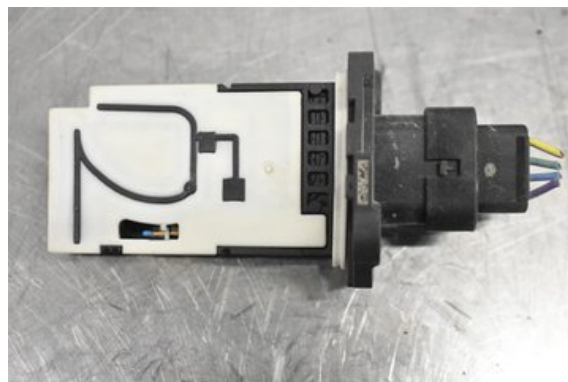

Stock no.:

W345636

370 SEK

Shipping price / Shipping time:

- / 1-3 days

Boets Bildemontering AB

Boet Sågen

59992 Ödeshög

Tel.: 0144-20040

Fax:

www.boetsbildemontering.se

Part - Mass air-flow sensor

Stock no.:	Position:	Quality:	Fits fr./to m.y
W345636		A	-
New code:	Manufacturer:	Manufacturer no.:	Original no.:
-	-	CA61-12B579-AA	1872775
Description:			
-			

Vehicle - Ford Transit, E-Transit Custom/Tourneo, E-Tourneo Custom

Chassi no.:	Model year:	Milage:	Fuel:
WF0YXXTTGYGC76864	2016	3.150	Diesel
Colour:	Colour code:	Interior:	Interior code:
VIT	-	TYG	-
Gearbox:	Gearbox no.:	Gearbox ratio:	Group code:
6VXL	2225518	-	-
Engine:	Engine code:	Manufacturing date:	Registration date:
2.0 TDCi	YMF6	201605	20161230
Description:			
CUSTOM 2.0 TDCI 6VXL 2DR SKP DIESEL			