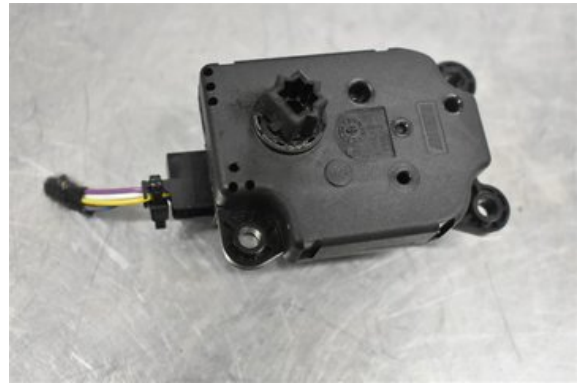

Stock no.:

W345623

240 SEK

Shipping price / Shipping time:

- / 1-3 days

Boets Bildemontering AB

Boet Sågen

59992 Ödeshög

Tel.: 0144-20040

Fax:

www.boetsbildemontering.se

Part - Heater regulator engine

Stock no.:	Position:	Quality:	Fits fr./to m.y
W345623		A	-
New code:	Manufacturer:	Manufacturer no.:	Original no.:
-	-	AV6N-19E616	-
Description:			
-			

Vehicle - Ford Transit, E-Transit Custom/Tourneo, E-Tourneo Custom

Chassi no.:	Model year:	Milage:	Fuel:
WF0YXXTTGYGC76864	2016	3.150	Diesel
Colour:	Colour code:	Interior:	Interior code:
VIT	-	TYG	-
Gearbox:	Gearbox no.:	Gearbox ratio:	Group code:
6VXL	2225518	-	-
Engine:	Engine code:	Manufacturing date:	Registration date:
2.0 TDCi	YMF6	201605	20161230
Description:			
CUSTOM 2.0 TDCI 6VXL 2DR SKP DIESEL			