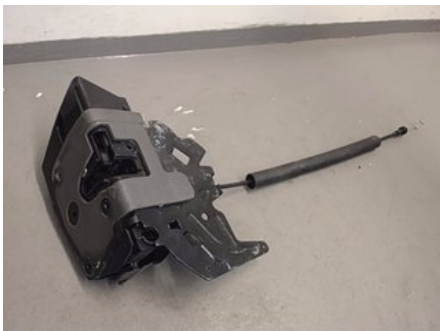

Tel.: 019-450690

Fax: 019-450692

www.svenskbilatervinning.se

Part - Lock case Door lock

Stock no.:	Position:	Quality:	Fits fr./to m.y
W229525	Left front	A	-
New code:	Manufacturer:	Manufacturer no.:	Original no.:
-	-	-	LR063616
Description:			
VF, TESTAD OK			

Vehicle - LandRover Range Rover

Chassi no.:	Model year:	Milage:	Fuel:
SALWA2KF7FA528778	2015	10.056	Diesel
Colour:	Colour code:	Interior:	Interior code:
FUJI WHITE	LRC867	SVART SKINN	-
Gearbox:	Gearbox no.:	Gearbox ratio:	Group code:
AUTOMAT 8-STEG	ZF8HP70	-	-
Engine:	Engine code:	Manufacturing date:	Registration date:
3,0 D 190KW	306DT	-	20150423
Description:			
5DSUV 3,0D AUT VIT L494 DYNAMIC			