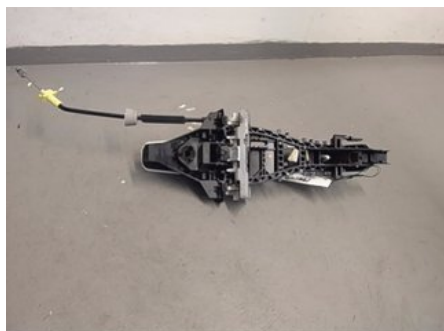

Tel.: 019-450690

Fax: 019-450692

www.svenskbilatervinning.se

Part - Handle exterior

Stock no.:	Position:	Quality:	Fits fr./to m.y
W229519	Right front	A	-
New code:	Manufacturer:	Manufacturer no.:	Original no.:
-	-	-	LR040667
Description:			
HF, MED INNERDEL, FUJI WHITE (LRC867)			

Vehicle - LandRover Range Rover

Chassi no.:	Model year:	Milage:	Fuel:
SALWA2KF7FA528778	2015	10.056	Diesel
Colour:	Colour code:	Interior:	Interior code:
FUJI WHITE	LRC867	SVART SKINN	-
Gearbox:	Gearbox no.:	Gearbox ratio:	Group code:
AUTOMAT 8-STEG	ZF8HP70	-	-
Engine:	Engine code:	Manufacturing date:	Registration date:
3,0 D 190KW	306DT	-	20150423
Description:			
5DSUV 3,0D AUT VIT L494 DYNAMIC			