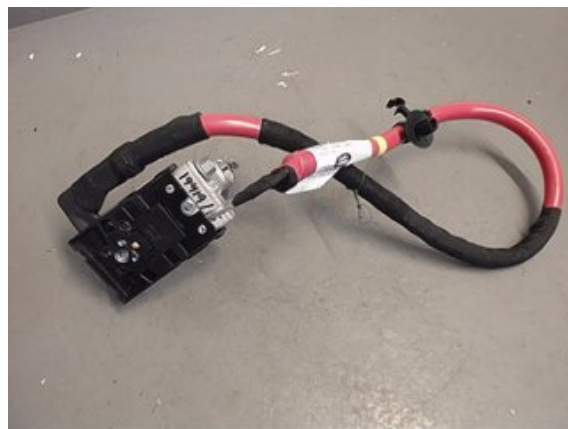

Tel.: 019-450690

Fax: 019-450692

www.svenskbilatervinning.se

Part - Battery cable

Stock no.:	Position:	Quality:	Fits fr./to m.y
W229349		A	-
New code:	Manufacturer:	Manufacturer no.:	Original no.:
	-	-	LR054580
Description:			
PLUSKABEL MED HUVUDSÅKRING			

Vehicle - LandRover Range Rover

Chassi no.:	Model year:	Milage:	Fuel:
SALWA2KF7FA528778	2015	10.056	Diesel
Colour:	Colour code:	Interior:	Interior code:
FUJI WHITE	LRC867	SVART SKINN	-
Gearbox:	Gearbox no.:	Gearbox ratio:	Group code:
AUTOMAT 8-STEG	ZF8HP70	-	-
Engine:	Engine code:	Manufacturing date:	Registration date:
3,0 D 190KW	306DT	-	20150423
Description:			
5DSUV 3,0D AUT VIT L494 DYNAMIC			