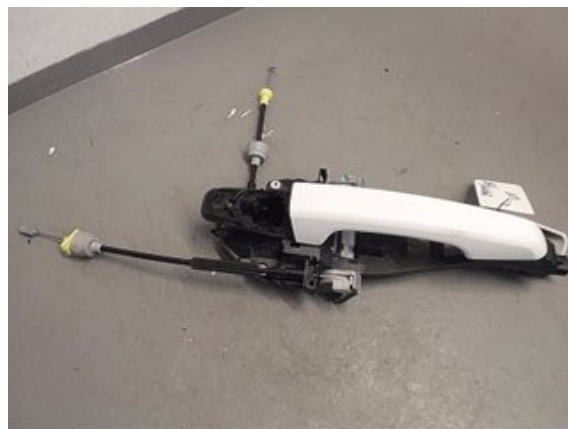

Tel.: 019-450690

Fax: 019-450692

www.svenskbilatervinning.se

Part - Handle exterior

Stock no.:	Position:	Quality:	Fits fr./to m.y
W229326	Left front	A	-
New code:	Manufacturer:	Manufacturer no.:	Original no.:
-	-	-	LR040667
Description:			
VF, MED INNERDEL,, FUJI WHITE (LRC867)			

Vehicle - LandRover Range Rover

Chassi no.:	Model year:	Milage:	Fuel:
SALWA2KF7FA528778	2015	10.056	Diesel
Colour:	Colour code:	Interior:	Interior code:
FUJI WHITE	LRC867	SVART SKINN	-
Gearbox:	Gearbox no.:	Gearbox ratio:	Group code:
AUTOMAT 8-STEG	ZF8HP70	-	-
Engine:	Engine code:	Manufacturing date:	Registration date:
3,0 D 190KW	306DT	-	20150423
Description:			
5DSUV 3,0D AUT VIT L494 DYNAMIC			