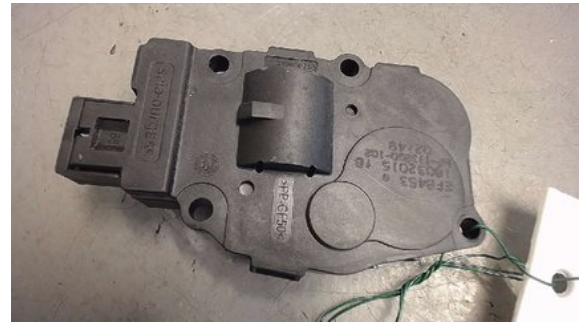

### Part - Heater regulator engine

Stock no.:	Position:	Quality:	Fits fr./to m.y
W229316		A	-
New code:	Manufacturer:	Manufacturer no.:	Original no.:
	-	17032015	LR035742
Description:			
TRESTAD OK			

### Vehicle - LandRover Range Rover

Chassi no.:	Model year:	Milage:	Fuel:
SALWA2KF7FA528778	2015	10.056	Diesel
Colour:	Colour code:	Interior:	Interior code:
FUJI WHITE	LRC867	SVART SKINN	-
Gearbox:	Gearbox no.:	Gearbox ratio:	Group code:
AUTOMAT 8-STEG	ZF8HP70	-	-
Engine:	Engine code:	Manufacturing date:	Registration date:
3,0 D 190KW	306DT	-	20150423
Description:			
5DSUV 3,0D AUT VIT L494 DYNAMIC			