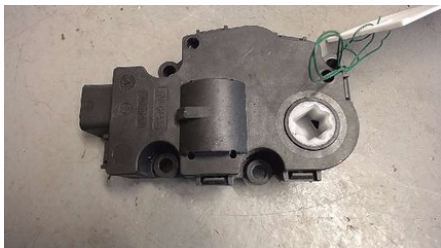

### Part - Heater regulator engine

Stock no.:	Position:	Quality:	Fits fr./to m.y
W229316		A	-
New code:	Manufacturer:	Manufacturer no.:	Original no.:
	-	17032015	LR035742
Description:			
TRESTAD OK			

### Vehicle - LandRover Range Rover

Chassi no.:	Model year:	Milage:	Fuel:
SALWA2KF7FA528778	2015	10.056	Diesel
Colour:	Colour code:	Interior:	Interior code:
FUJI WHITE	LRC867	SVART SKINN	-
Gearbox:	Gearbox no.:	Gearbox ratio:	Group code:
AUTOMAT 8-STEG	ZF8HP70	-	-
Engine:	Engine code:	Manufacturing date:	Registration date:
3,0 D 190KW	306DT	-	20150423
Description:			
5DSUV 3,0D AUT VIT L494 DYNAMIC			