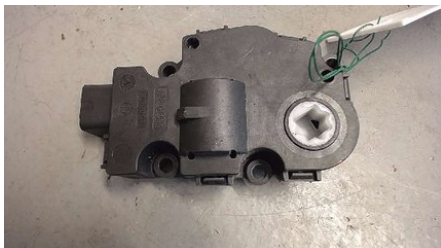

Tel.: 019-450690

Fax: 019-450692

www.svenskbilatervinning.se

Part - Heater regulator engine

Stock no.:	Position:	Quality:	Fits fr./to m.y
W229315		A	-
New code:	Manufacturer:	Manufacturer no.:	Original no.:
	-	17032015	LR035742
Description:			
TRESTAD OK			

Vehicle - LandRover Range Rover

Chassi no.:	Model year:	Milage:	Fuel:
SALWA2KF7FA528778	2015	10.056	Diesel
Colour:	Colour code:	Interior:	Interior code:
FUJI WHITE	LRC867	SVART SKINN	-
Gearbox:	Gearbox no.:	Gearbox ratio:	Group code:
AUTOMAT 8-STEG	ZF8HP70	-	-
Engine:	Engine code:	Manufacturing date:	Registration date:
3,0 D 190KW	306DT	-	20150423
Description:			
5DSUV 3,0D AUT VIT L494 DYNAMIC			