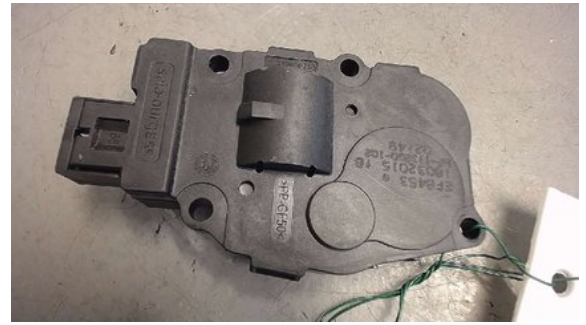

Tel.: 019-450690

Fax: 019-450692

www.svenskbilatervinning.se

Part - Heater regulator engine

Stock no.:	Position:	Quality:	Fits fr./to m.y
W229315		A	-
New code:	Manufacturer:	Manufacturer no.:	Original no.:
	-	17032015	LR035742
Description:			
TRESTAD OK			

Vehicle - LandRover Range Rover

Chassi no.:	Model year:	Milage:	Fuel:
SALWA2KF7FA528778	2015	10.056	Diesel
Colour:	Colour code:	Interior:	Interior code:
FUJI WHITE	LRC867	SVART SKINN	-
Gearbox:	Gearbox no.:	Gearbox ratio:	Group code:
AUTOMAT 8-STEG	ZF8HP70	-	-
Engine:	Engine code:	Manufacturing date:	Registration date:
3,0 D 190KW	306DT	-	20150423
Description:			
5DSUV 3,0D AUT VIT L494 DYNAMIC			