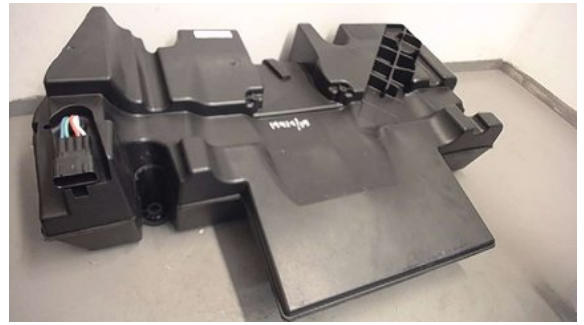

Tel.: 019-450690

Fax: 019-450692

www.svenskbilatervinning.se

Part - Speakers

Stock no.:	Position:	Quality:	Fits fr./to m.y
W228696		A	-
New code:	Manufacturer:	Manufacturer no.:	Original no.:
	-	-	LR033287
Description: SUBWOOFER			

Vehicle - LandRover Range Rover

Chassi no.:	Model year:	Milage:	Fuel:
SALWA2KF7FA528778	2015	10.056	Diesel
Colour:	Colour code:	Interior:	Interior code:
FUJI WHITE	LRC867	SVART SKINN	-
Gearbox:	Gearbox no.:	Gearbox ratio:	Group code:
AUTOMAT 8-STEG	ZF8HP70	-	-
Engine:	Engine code:	Manufacturing date:	Registration date:
3,0 D 190KW	306DT	-	20150423
Description: 5DSUV 3,0D AUT VIT L494 DYNAMIC			