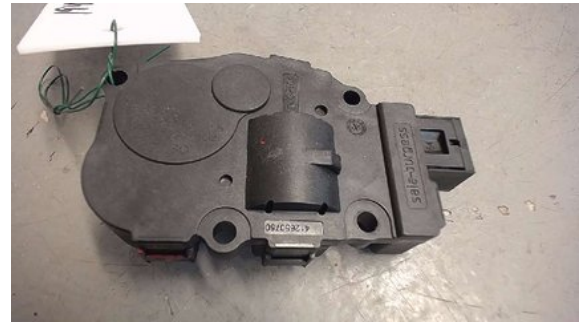

### Part - Heater regulator engine

Stock no.:	Position:	Quality:	Fits fr./to m.y
W228687		A	-
New code:	Manufacturer:	Manufacturer no.:	Original no.:
	-	17032015	LR035742
Description:			
TESTAD OK			

### Vehicle - LandRover Range Rover

Chassi no.:	Model year:	Milage:	Fuel:
SALWA2KF7FA528778	2015	10.056	Diesel
Colour:	Colour code:	Interior:	Interior code:
FUJI WHITE	LRC867	SVART SKINN	-
Gearbox:	Gearbox no.:	Gearbox ratio:	Group code:
AUTOMAT 8-STEG	ZF8HP70	-	-
Engine:	Engine code:	Manufacturing date:	Registration date:
3,0 D 190KW	306DT	-	20150423
Description:			
5DSUV 3,0D AUT VIT L494 DYNAMIC			