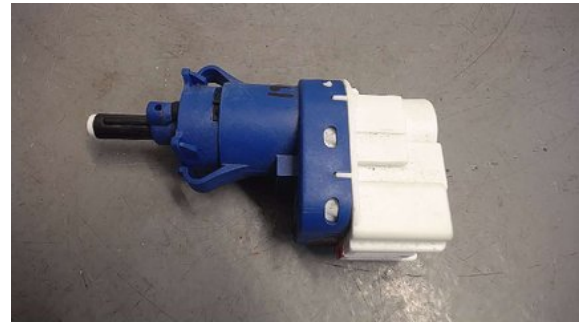

### Part - Brake light contact

Stock no.:	Position:	Quality:	Fits fr./to m.y
W228685		A	-
New code:	Manufacturer:	Manufacturer no.:	Original no.:
	-	-	XKB500110
Description:			
TESTAD OK			

### Vehicle - LandRover Range Rover

Chassi no.:	Model year:	Milage:	Fuel:
SALWA2KF7FA528778	2015	10.056	Diesel
Colour:	Colour code:	Interior:	Interior code:
FUJI WHITE	LRC867	SVART SKINN	-
Gearbox:	Gearbox no.:	Gearbox ratio:	Group code:
AUTOMAT 8-STEG	ZF8HP70	-	-
Engine:	Engine code:	Manufacturing date:	Registration date:
3,0 D 190KW	306DT	-	20150423
Description:			
5DSUV 3,0D AUT VIT L494 DYNAMIC			