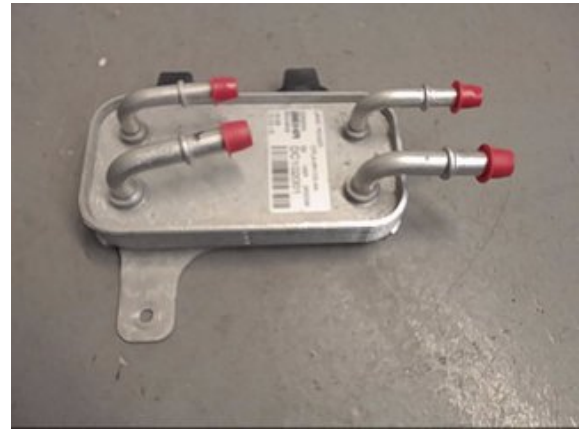

Tel.: 019-450690

Fax: 019-450692

www.svenskbilatervinning.se

Part - Bränslekylare

Stock no.:	Position:	Quality:	Fits fr./to m.y
W228348		A	-
New code:	Manufacturer:	Manufacturer no.:	Original no.:
	BEHR	DC102001	LR038811
Description:			
-			

Vehicle - LandRover Range Rover

Chassi no.:	Model year:	Milage:	Fuel:
SALWA2KF7FA528778	2015	10.056	Diesel
Colour:	Colour code:	Interior:	Interior code:
FUJI WHITE	LRC867	SVART SKINN	-
Gearbox:	Gearbox no.:	Gearbox ratio:	Group code:
AUTOMAT 8-STEG	ZF8HP70	-	-
Engine:	Engine code:	Manufacturing date:	Registration date:
3,0 D 190KW	306DT	-	20150423
Description:			
5DSUV 3,0D AUT VIT L494 DYNAMIC			