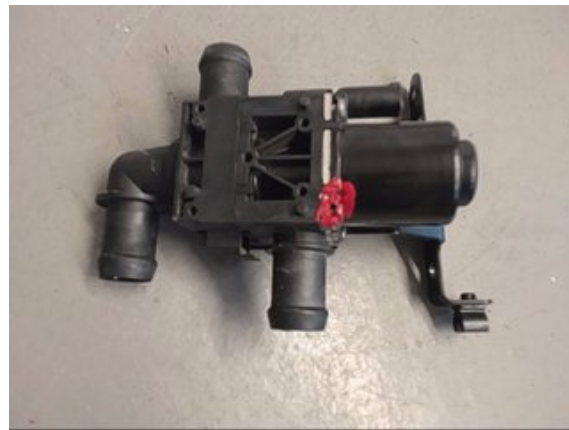

### Part - Heating valve

Stock no.:	Position:	Quality:	Fits fr./to m.y
W228341		A	-
New code:	Manufacturer:	Manufacturer no.:	Original no.:
	-	-	LR040731
Description:			
-			

### Vehicle - LandRover Range Rover

Chassi no.:	Model year:	Milage:	Fuel:
SALWA2KF7FA528778	2015	10.056	Diesel
Colour:	Colour code:	Interior:	Interior code:
FUJI WHITE	LRC867	SVART SKINN	-
Gearbox:	Gearbox no.:	Gearbox ratio:	Group code:
AUTOMAT 8-STEG	ZF8HP70	-	-
Engine:	Engine code:	Manufacturing date:	Registration date:
3,0 D 190KW	306DT	-	20150423
Description:			
5DSUV 3,0D AUT VIT L494 DYNAMIC			