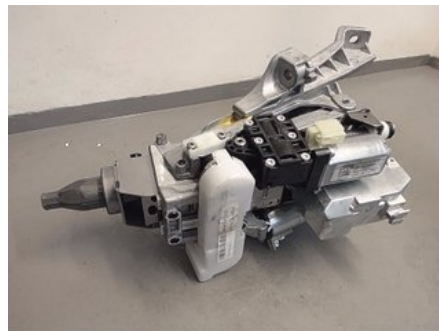

Tel.: 019-450690

Fax: 019-450692

www.svenskbilatervinning.se

Part - Steering wheel axle aggregate adjustable

Stock no.:	Position:	Quality:	Fits fr./to m.y
W228339		A	-
New code:	Manufacturer:	Manufacturer no.:	Original no.:
	-	-	LR056307
Description: ELJUSTERING			

Vehicle - LandRover Range Rover

Chassi no.:	Model year:	Milage:	Fuel:
SALWA2KF7FA528778	2015	10.056	Diesel
Colour:	Colour code:	Interior:	Interior code:
FUJI WHITE	LRC867	SVART SKINN	-
Gearbox:	Gearbox no.:	Gearbox ratio:	Group code:
AUTOMAT 8-STEG	ZF8HP70	-	-
Engine:	Engine code:	Manufacturing date:	Registration date:
3,0 D 190KW	306DT	-	20150423
Description: 5DSUV 3,0D AUT VIT L494 DYNAMIC			