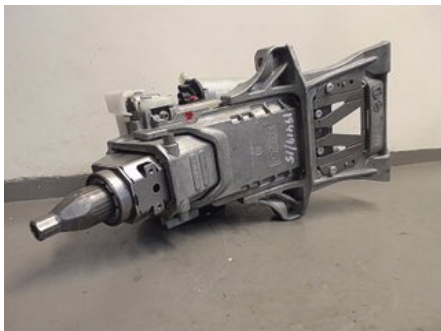

Tel.: 019-450690

Fax: 019-450692

www.svenskbilatervinning.se

Part - Steering wheel axle aggregate adjustable

Stock no.:	Position:	Quality:	Fits fr./to m.y
W228339		A	-
New code:	Manufacturer:	Manufacturer no.:	Original no.:
	-	-	LR056307
Description: ELJUSTERING			

Vehicle - LandRover Range Rover

Chassi no.:	Model year:	Milage:	Fuel:
SALWA2KF7FA528778	2015	10.056	Diesel
Colour:	Colour code:	Interior:	Interior code:
FUJI WHITE	LRC867	SVART SKINN	-
Gearbox:	Gearbox no.:	Gearbox ratio:	Group code:
AUTOMAT 8-STEG	ZF8HP70	-	-
Engine:	Engine code:	Manufacturing date:	Registration date:
3,0 D 190KW	306DT	-	20150423
Description: 5DSUV 3,0D AUT VIT L494 DYNAMIC			