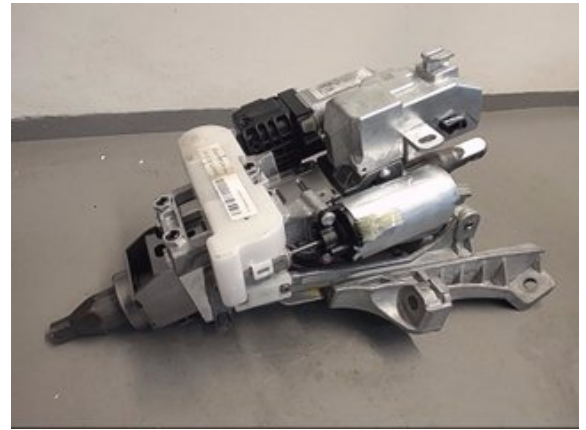

Tel.: 019-450690

Fax: 019-450692

www.svenskbilatervinning.se

Part - Steering wheel axle aggregate adjustable

Stock no.:	Position:	Quality:	Fits fr./to m.y
W228339		A	-
New code:	Manufacturer:	Manufacturer no.:	Original no.:
	-	-	LR056307
Description: ELJUSTERING			

Vehicle - LandRover Range Rover

Chassi no.:	Model year:	Milage:	Fuel:
SALWA2KF7FA528778	2015	10.056	Diesel
Colour:	Colour code:	Interior:	Interior code:
FUJI WHITE	LRC867	SVART SKINN	-
Gearbox:	Gearbox no.:	Gearbox ratio:	Group code:
AUTOMAT 8-STEG	ZF8HP70	-	-
Engine:	Engine code:	Manufacturing date:	Registration date:
3,0 D 190KW	306DT	-	20150423
Description: 5DSUV 3,0D AUT VIT L494 DYNAMIC			