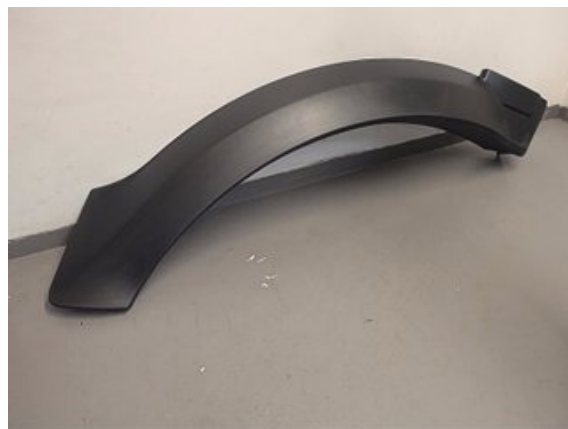

### Part - Side skirts

Stock no.:	Position:	Quality:	Fits fr./to m.y
W228314	Right rear	A	-
New code:	Manufacturer:	Manufacturer no.:	Original no.:
-	-	-	LR044142
Description: HB, SVART STRUKTUR			

### Vehicle - LandRover Range Rover

Chassi no.:	Model year:	Milage:	Fuel:
SALWA2KF7FA528778	2015	10.056	Diesel
Colour:	Colour code:	Interior:	Interior code:
FUJI WHITE	LRC867	SVART SKINN	-
Gearbox:	Gearbox no.:	Gearbox ratio:	Group code:
AUTOMAT 8-STEG	ZF8HP70	-	-
Engine:	Engine code:	Manufacturing date:	Registration date:
3,0 D 190KW	306DT	-	20150423
Description: 5DSUV 3,0D AUT VIT L494 DYNAMIC			