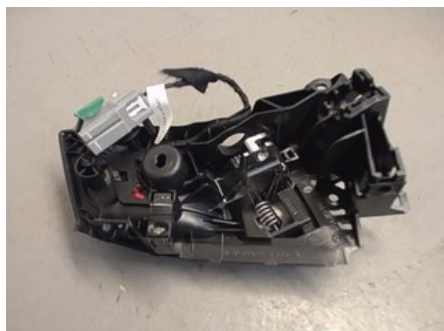

Tel.: 019-450690

Fax: 019-450692

www.svenskbilatervinning.se

Part - Dörröppnare Automatiskt

Stock no.:	Position:	Quality:	Fits fr./to m.y
W228299		A	-
New code:	Manufacturer:	Manufacturer no.:	Original no.:
	-	-	LR066545
Description:			
FRAM / BAK			

Vehicle - LandRover Range Rover

Chassi no.:	Model year:	Milage:	Fuel:
SALWA2KF7FA528778	2015	10.056	Diesel
Colour:	Colour code:	Interior:	Interior code:
FUJI WHITE	LRC867	SVART SKINN	-
Gearbox:	Gearbox no.:	Gearbox ratio:	Group code:
AUTOMAT 8-STEG	ZF8HP70	-	-
Engine:	Engine code:	Manufacturing date:	Registration date:
3,0 D 190KW	306DT	-	20150423
Description:			
5DSUV 3,0D AUT VIT L494 DYNAMIC			