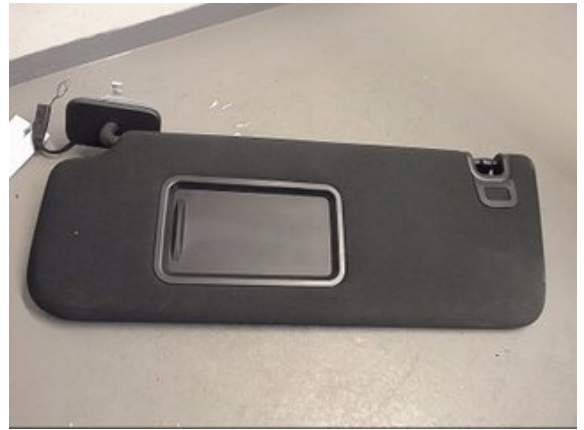

Tel.: 019-450690

Fax: 019-450692

www.svenskbilatervinning.se

Part - Sun guard

Stock no.:	Position:	Quality:	Fits fr./to m.y
W228283		A	-
New code:	Manufacturer:	Manufacturer no.:	Original no.:
	-	-	LR046828
Description:			
VÄNSTER, SVART			

Vehicle - LandRover Range Rover

Chassi no.:	Model year:	Milage:	Fuel:
SALWA2KF7FA528778	2015	10.056	Diesel
Colour:	Colour code:	Interior:	Interior code:
FUJI WHITE	LRC867	SVART SKINN	-
Gearbox:	Gearbox no.:	Gearbox ratio:	Group code:
AUTOMAT 8-STEG	ZF8HP70	-	-
Engine:	Engine code:	Manufacturing date:	Registration date:
3,0 D 190KW	306DT	-	20150423
Description:			
5DSUV 3,0D AUT VIT L494 DYNAMIC			