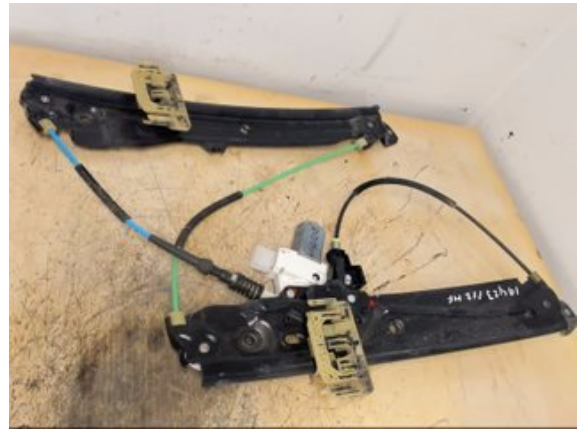

Tel.: 019-450690

Fax: 019-450692

www.svenskbilatervinning.se

Part - Window lifter electric complete

Stock no.:	Position:	Quality:	Fits fr./to m.y
W59784	Right front	A	-
New code:	Manufacturer:	Manufacturer no.:	Original no.:
	BROSE	914547 102	51337182132
Description:	HÖGER FRAM KOMPL, TESTAT OK, 6 STIFT		

Vehicle - BMW 5-Series

Chassi no.:	Model year:	Milage:	Fuel:
WBAMX110X0C974632	2012	24.841	Diesel
Colour:	Colour code:	Interior:	Interior code:
ALPINWEISS 3	300	DAKOTA/ZIMTBRAUN	LCEZ
Gearbox:	Gearbox no.:	Gearbox ratio:	Group code:
6VXL	GS6-45DZ (23007637981)	3,46	-
Engine:	Engine code:	Manufacturing date:	Registration date:
520D (135KW) N47T	N47-D20C (11002240248)247	201201	20120314
Description:	5DCBI 520D 6VXL ABS DSCACC PDC XENON REGNSENSOR		