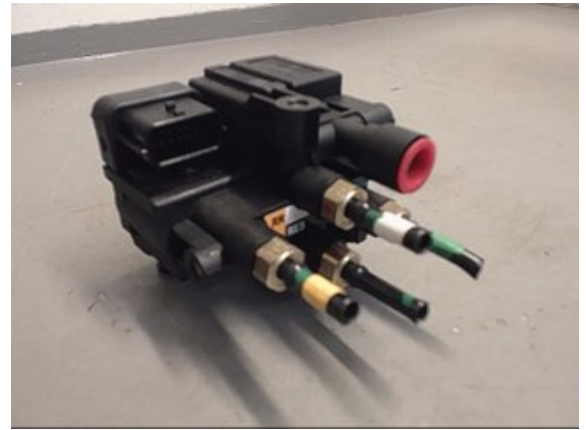

Tel.: 019-450690

Fax: 019-450692

www.svenskbilatervinning.se

Part - Compressor Shock / Suspension

Stock no.:	Position:	Quality:	Fits fr./to m.y
W228262		A	-
New code:	Manufacturer:	Manufacturer no.:	Original no.:
	-	-	LR037082
Description:			
VENTILBLOCK, BAK			

Vehicle - LandRover Range Rover

Chassi no.:	Model year:	Milage:	Fuel:
SALWA2KF7FA528778	2015	10.056	Diesel
Colour:	Colour code:	Interior:	Interior code:
FUJI WHITE	LRC867	SVART SKINN	-
Gearbox:	Gearbox no.:	Gearbox ratio:	Group code:
AUTOMAT 8-STEG	ZF8HP70	-	-
Engine:	Engine code:	Manufacturing date:	Registration date:
3,0 D 190KW	306DT	-	20150423
Description:			
5DSUV 3,0D AUT VIT L494 DYNAMIC			