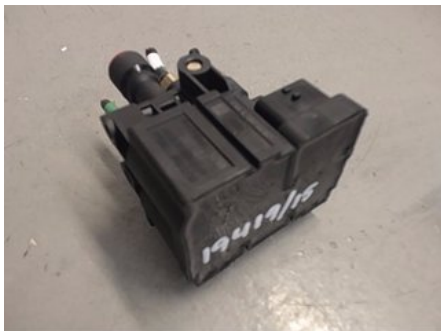

Tel.: 019-450690

Fax: 019-450692

www.svenskbilatervinning.se

Part - Compressor Shock / Suspension

Stock no.:	Position:	Quality:	Fits fr./to m.y
W228262		A	-
New code:	Manufacturer:	Manufacturer no.:	Original no.:
	-	-	LR037082
Description:			
VENTILBLOCK, BAK			

Vehicle - LandRover Range Rover

Chassi no.:	Model year:	Milage:	Fuel:
SALWA2KF7FA528778	2015	10.056	Diesel
Colour:	Colour code:	Interior:	Interior code:
FUJI WHITE	LRC867	SVART SKINN	-
Gearbox:	Gearbox no.:	Gearbox ratio:	Group code:
AUTOMAT 8-STEG	ZF8HP70	-	-
Engine:	Engine code:	Manufacturing date:	Registration date:
3,0 D 190KW	306DT	-	20150423
Description:			
5DSUV 3,0D AUT VIT L494 DYNAMIC			