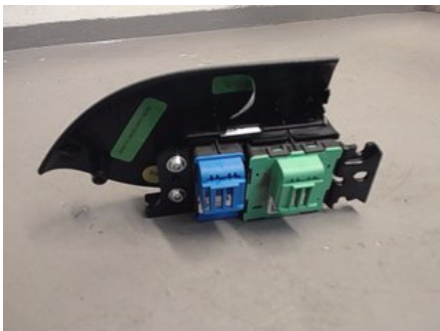

### Part - Sear memory Switches

Stock no.:	Position:	Quality:	Fits fr./to m.y
W228255	Right front	A	-
New code:	Manufacturer:	Manufacturer no.:	Original no.:
-	-	-	LR034813
Description:			
HF, CENTRALLÅS + STOLSMINNE			

### Vehicle - LandRover Range Rover

Chassi no.:	Model year:	Milage:	Fuel:
SALWA2KF7FA528778	2015	10.056	Diesel
Colour:	Colour code:	Interior:	Interior code:
FUJI WHITE	LRC867	SVART SKINN	-
Gearbox:	Gearbox no.:	Gearbox ratio:	Group code:
AUTOMAT 8-STEG	ZF8HP70	-	-
Engine:	Engine code:	Manufacturing date:	Registration date:
3,0 D 190KW	306DT	-	20150423
Description:			
5DSUV 3,0D AUT VIT L494 DYNAMIC			