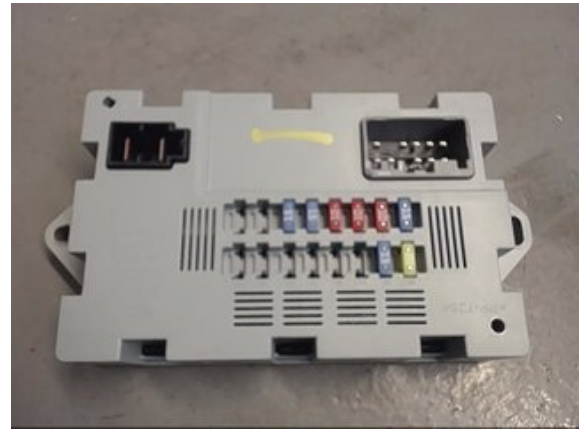

Tel.: 019-450690

Fax: 019-450692

www.svenskbilatervinning.se

Part - Fuse box / Electricity central

Stock no.:	Position:	Quality:	Fits fr./to m.y
W228039		A	-
New code:	Manufacturer:	Manufacturer no.:	Original no.:
	-	73707520	LR 041091
Description:			
I BAGAGE			

Vehicle - LandRover Range Rover

Chassi no.:	Model year:	Milage:	Fuel:
SALWA2KF7FA528778	2015	10.056	Diesel
Colour:	Colour code:	Interior:	Interior code:
FUJI WHITE	LRC867	SVART SKINN	-
Gearbox:	Gearbox no.:	Gearbox ratio:	Group code:
AUTOMAT 8-STEG	ZF8HP70	-	-
Engine:	Engine code:	Manufacturing date:	Registration date:
3,0 D 190KW	306DT	-	20150423
Description:			
5DSUV 3,0D AUT VIT L494 DYNAMIC			