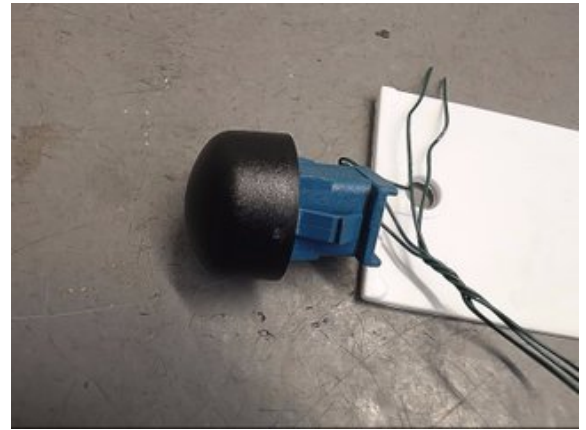

Tel.: 019-450690

Fax: 019-450692

www.svenskbilatervinning.se

Part - Dusk sensor

Stock no.:	Position:	Quality:	Fits fr./to m.y
W228026		A	-
New code:	Manufacturer:	Manufacturer no.:	Original no.:
	-	-	-
Description:			
TESTAD OK			

Vehicle - LandRover Range Rover

Chassi no.:	Model year:	Milage:	Fuel:
SALWA2KF7FA528778	2015	10.056	Diesel
Colour:	Colour code:	Interior:	Interior code:
FUJI WHITE	LRC867	SVART SKINN	-
Gearbox:	Gearbox no.:	Gearbox ratio:	Group code:
AUTOMAT 8-STEG	ZF8HP70	-	-
Engine:	Engine code:	Manufacturing date:	Registration date:
3,0 D 190KW	306DT	-	20150423
Description:			
5DSUV 3,0D AUT VIT L494 DYNAMIC			