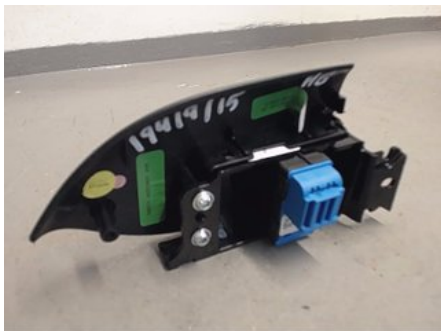

### Part - Central lock Switches

Stock no.:	Position:	Quality:	Fits fr./to m.y
W228025	Right rear	A	-
New code:	Manufacturer:	Manufacturer no.:	Original no.:
-	-	-	LR034808
Description:			
HB, TESTAD OK			

### Vehicle - LandRover Range Rover

Chassi no.:	Model year:	Milage:	Fuel:
SALWA2KF7FA528778	2015	10.056	Diesel
Colour:	Colour code:	Interior:	Interior code:
FUJI WHITE	LRC867	SVART SKINN	-
Gearbox:	Gearbox no.:	Gearbox ratio:	Group code:
AUTOMAT 8-STEG	ZF8HP70	-	-
Engine:	Engine code:	Manufacturing date:	Registration date:
3,0 D 190KW	306DT	-	20150423
Description:			
5DSUV 3,0D AUT VIT L494 DYNAMIC			