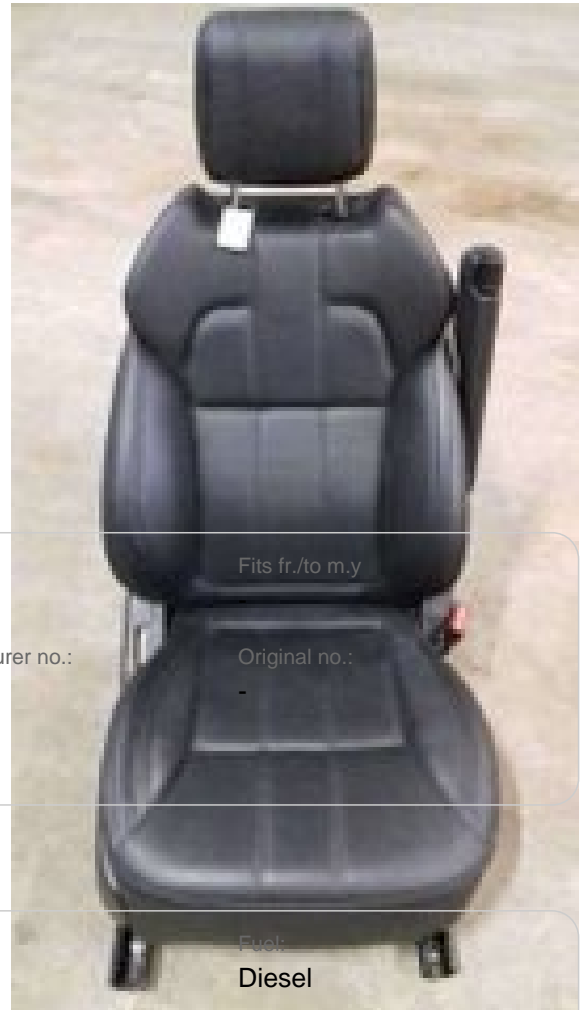

### Part - Interior Complete

Stock no.:

W228012

Position:

-

Quality:

A

-

-

Description:

ELSTOLAR FRAM, BAKSÄTE, SVART SKINN