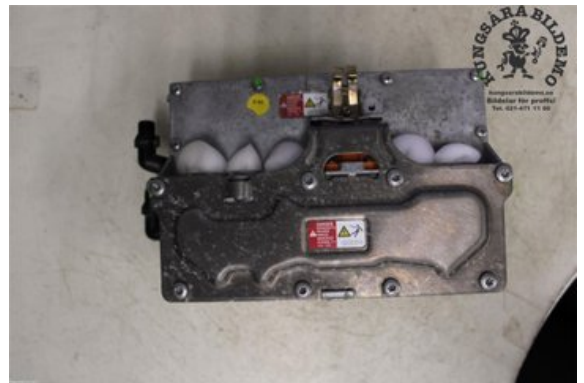

Stock no.:

W662558

13.000 SEK

Shipping price / Shipping time:

- / 1-3 days

Kungsåra Bildemontering AB

Karleby 16 Kungsåra

72598 Västerås

Tel.: 021-4711100

Fax:

www.kungsarabildemo.se

Part - Hybrid converter

Stock no.:	Position:	Quality:	Fits fr./to m.y
W662558		A	-
New code:	Manufacturer:	Manufacturer no.:	Original no.:
	-	-	3G0907070G
Description: BOSCH EFFEKT OCH STYRELEKTRONI			

Vehicle - VW Passat

Chassi no.:	Model year:	Milage:	Fuel:
WVWZZZ3CZJE035509	2018	1.853	EI
Colour:	Colour code:	Interior:	Interior code:
Röd	Y3D	SVART HALVSKINN	TO
Gearbox:	Gearbox no.:	Gearbox ratio:	Group code:
Automat	SCB	-	-
Engine:	Engine code:	Manufacturing date:	Registration date:
1390	1,4L CUKC	201708	20170818
Description: VW PASSAT 15- 1,4L CUKC AUTOMAT 5DR STATIONSVAGN			