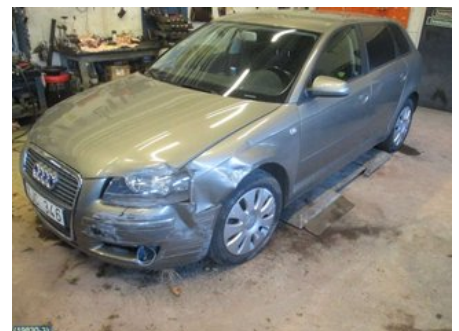

Vehicle - Audi A3, S3

Chassi no.:	Model year:	Milage:	Fuel:
WAUZZZ8P16A102894	2006	14.080	Bensin
Colour:	Colour code:	Interior:	Interior code:
LBRUN	-	-	-
Gearbox:	Gearbox no.:	Gearbox ratio:	Group code:
AUT	HTN	-	-
Engine:	Engine code:	Manufacturing date:	Registration date:
BSE	BSE	200511	2006-01-26
Description:	1.6 BSE AUT 5DR BENSIN