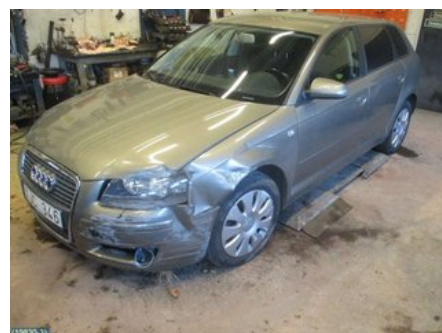

Vehicle - Audi A3, S3

Chassi no.:	Model year:	Milage:	Fuel:
WAUZZZ8P16A102894	2006	14.080	Bensin
Colour:	Colour code:	Interior:	Interior code:
LBRUN	-	-	-
Gearbox:	Gearbox no.:	Gearbox ratio:	Group code:
AUT	HTN	-	-
Engine:	Engine code:	Manufacturing date:	Registration date:
BSE	BSE	200511	2006-01-26
Description:	1.6 BSE AUT 5DR BENSIN