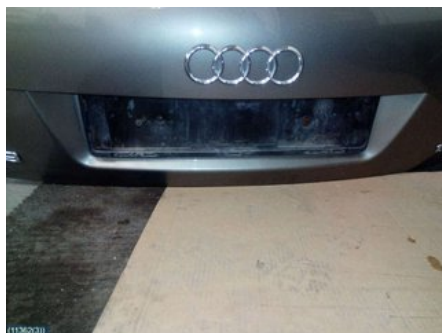

Tel.: 016-139906

Fax: 016-515106

www.eskilstunabildemontering.nu

Part - Hatchback Station wagon

Stock no.:	Position:	Quality:	Fits fr./to m.y
W11362		A* TVÄTTREPOR	-
New code:	Manufacturer:	Manufacturer no.:	Original no.:
-	-	-	-
Description:			
-			

Vehicle - Audi A3, S3

Chassi no.:	Model year:	Milage:	Fuel:
WAUZZZ8P16A102894	2006	14.080	Bensin
Colour:	Colour code:	Interior:	Interior code:
LBRUN	-	-	-
Gearbox:	Gearbox no.:	Gearbox ratio:	Group code:
AUT	HTN	-	-
Engine:	Engine code:	Manufacturing date:	Registration date:
BSE	BSE	200511	2006-01-26
Description:			
1.6 BSE AUT 5DR BENSIN			