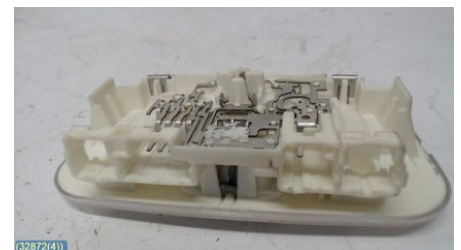

Vehicle - Microcar Övrigt

Chassi no.:	Model year:	Milage:	Fuel:
VINVH861BRDA01619214	2014	1.065	Diesel
Colour:	Colour code:	Interior:	Interior code:
Röd.	-	-	-
Gearbox:	Gearbox no.:	Gearbox ratio:	Group code:
Aut	-	-	-
Engine:	Engine code:	Manufacturing date:	Registration date:
rpm 3200. LOMBARDINI	LDW 492 DCI. 4414200320	-	-
Description:			
2D.MGO DCI HIGHLAN