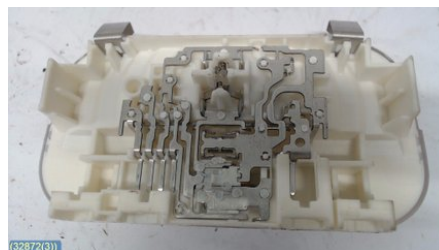

### Part - Interior lighting

Stock no.:	Position:	Quality:	Fits fr./to m.y
W32872		A	-
New code:	Manufacturer:	Manufacturer no.:	Original no.:
-	-	-	9680717080
Description:			
4+1 STIFT			

### Vehicle - Microcar Övrigt

Chassi no.:	Model year:	Milage:	Fuel:
VINVH861BRDA01619214	2014	1.065	Diesel
Colour:	Colour code:	Interior:	Interior code:
Röd.	-	-	-
Gearbox:	Gearbox no.:	Gearbox ratio:	Group code:
Aut	-	-	-
Engine:	Engine code:	Manufacturing date:	Registration date:
rpm 3200. LOMBARDINI	LDW 492 DCI. 4414200320	-	-
Description:			
2D.MGO DCI HIGHLAN			