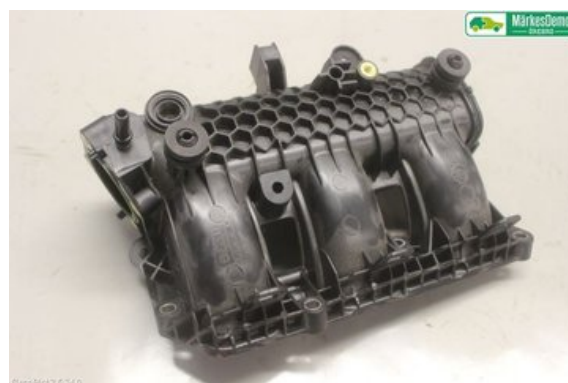

Stock no.:

W1218710

575 SEK

Shipping price / Shipping time:

- / 1-3 days

Örebro Bildemontering AB

Stortorp 560 Norrbyås

70595 Örebro

Tel.: 019-6701200

Fax: 019-237009

www.orerobildemo.se

Part - Exhaust manifold inlet

Stock no.:	Position:	Quality:	Fits fr./to m.y
W1218710		A	-
New code:	Manufacturer:	Manufacturer no.:	Original no.:
	-	-	9802101480
Description:			
Plast			

Vehicle - Peugeot 308

Chassi no.:	Model year:	Milage:	Fuel:
VF3LRHNYWHS141475	2017	3.258	-
Colour:	Colour code:	Interior:	Interior code:
-	EZR (GRÅ , ALUMINIUM	TYG GALDO 1S	FR
Gearbox:	Gearbox no.:	Gearbox ratio:	Group code:
AT6 3 / AUT	-	-	-
Engine:	Engine code:	Manufacturing date:	Registration date:
1199	EB2DTS	-	-
Description:			
1,2 T. PEUGEOT 308 EB2DTS AT6 3 / AUT KOMBI			