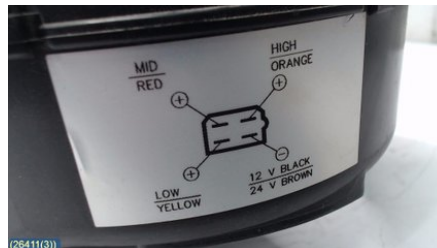

Tel.: 0501-19250

Fax:

bildmonteringenimariestad.fbt.se

Part - Heat chamber / Exchanger

Stock no.:	Position:	Quality:	Fits fr./to m.y
W26411		A	-
New code:	Manufacturer:	Manufacturer no.:	Original no.:
-	-	-	120.22.002
Description:			
120.22.002			

Vehicle - Microcar Övrigt

Chassi no.:	Model year:	Milage:	Fuel:
VINVH861BRDA01619214	2014	1.065	Diesel
Colour:	Colour code:	Interior:	Interior code:
Röd.	-	-	-
Gearbox:	Gearbox no.:	Gearbox ratio:	Group code:
Aut	-	-	-
Engine:	Engine code:	Manufacturing date:	Registration date:
rpm 3200. LOMBARDINI	LDW 492 DCI. 4414200320	-	-
Description:			
2D.MGO DCI HIGHLAN			