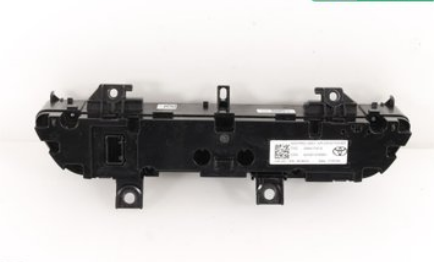

Tel.: 0470-771120

Fax:

www.atracco.se

Part - AC Control unit / Maneuver unit

Stock no.:	Position:	Quality:	Fits fr./to m.y
W2496075		A	-
New code:	Manufacturer:	Manufacturer no.:	Original no.:
	-	-	55900F4011
Description:	-		

Vehicle - Toyota C-HR

Chassi no.:	Model year:	Milage:	Fuel:
NMTKZ3BX10R046071	2017	858	EI
Colour:	Colour code:	Interior:	Interior code:
Mgrå	2NB	TYG	FB20
Gearbox:	Gearbox no.:	Gearbox ratio:	Group code:
AUT	PF04 3A17 111Y 058, HYBRI	-	-
Engine:	Engine code:	Manufacturing date:	Registration date:
1798	1,8 HYBRID 2ZR-FXE	201702	20170303
Description:	TOYOTA C-HR 5D 1,8 HYBRID 1,8 HYBRID 2ZR-FXE A		