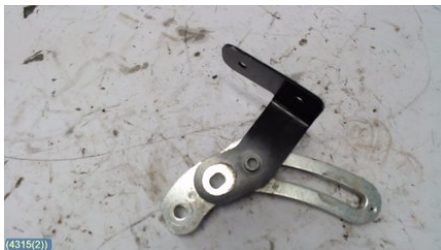

Tel.: 0501-19250

Fax:

bildmonteringenimariestad.fbt.se

Part - Alternator bracket / Accessories

Stock no.:	Position:	Quality:	Fits fr./to m.y
W4315		A	-
New code:	Manufacturer:	Manufacturer no.:	Original no.:
-	-	-	-
Description:			
-			

Vehicle - Microcar Övrigt

Chassi no.:	Model year:	Milage:	Fuel:
VINVH861BRDA01619214	2014	1.065	Diesel
Colour:	Colour code:	Interior:	Interior code:
Röd.	-	-	-
Gearbox:	Gearbox no.:	Gearbox ratio:	Group code:
Aut	-	-	-
Engine:	Engine code:	Manufacturing date:	Registration date:
rpm 3200. LOMBARDINI	LDW 492 DCI. 4414200320	-	-
Description:			
2D.MGO DCI HIGHLAN			